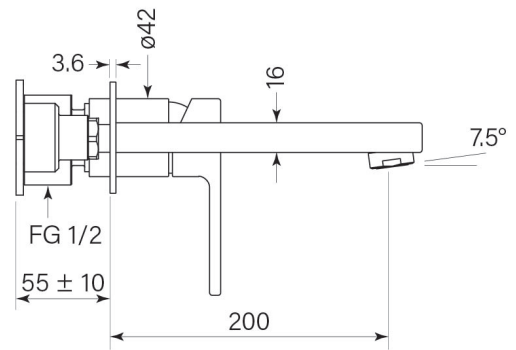

PRODUCT SPECIFICATION

35124

ZEOS BACK PLATE BATH MIXER 200

FEATURES

- Solid brass handle
- Free flow
- Reach 200 mm
- 2 stage flow step cartridge
- Includes Logikit™ body

**BATHROOM COLLECTIVE**

Phone Number: (02) 9011-5711