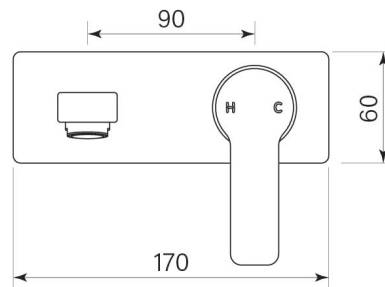

PRODUCT SPECIFICATION

35124

ZEOS BACK PLATE BATH MIXER 200

FEATURES

- Solid brass handle
- Free flow
- Reach 200 mm
- 2 stage flow step cartridge
- Includes Logikit™ body

**BATHROOM COLLECTIVE**

Phone Number: (02) 9011-5711