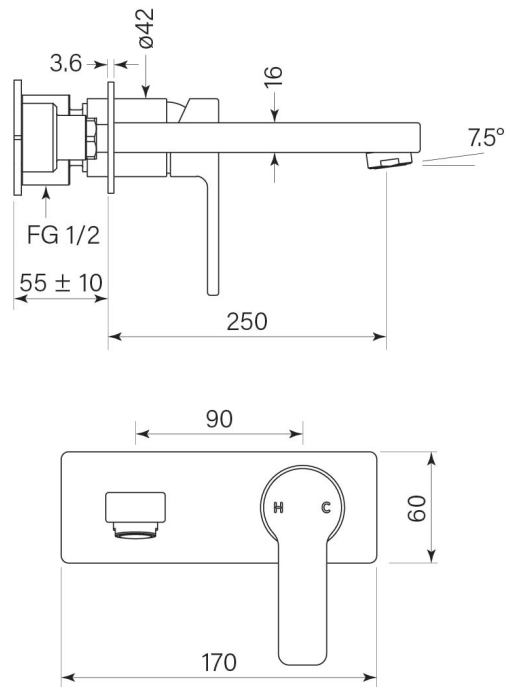

PRODUCT SPECIFICATION

35125

ZEOS BACK PLATE BATH MIXER 250

FEATURES

- Solid brass handle
- Free flow
- Reach 250 mm
- 2 stage flow step cartridge
- Includes Logikit™ body

BATHROOM COLLECTIVE

Phone Number: (02) 9011-5711