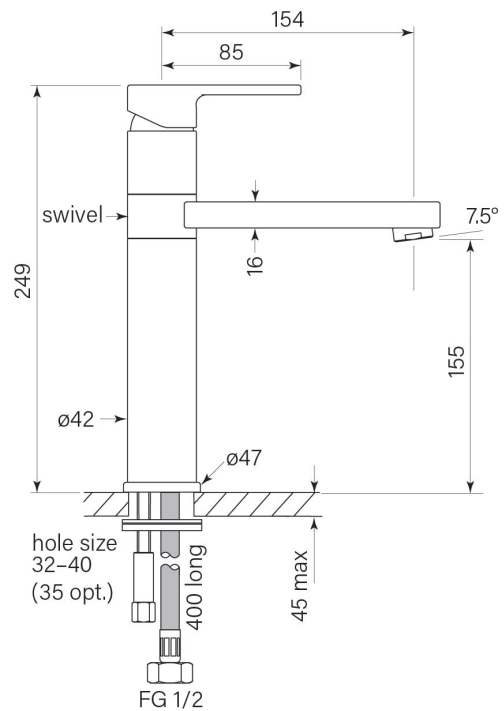

PRODUCT SPECIFICATION

35127

ZEOS BASIN MIXER SWIVEL, MID 155H

FEATURES

- Solid brass handle
- WELS 5* 6 lpm
- Swivel spout reach 154mm
- 2 stage flow step cartridge
- Spout height 155 mm
- Tap hole 32 – 40 mm
- WELS registration number T41032
- To upgrade to the No Pin Handle, order either 34382 smooth, or 34383 knurled handle along with this mixer and we will supply assembled