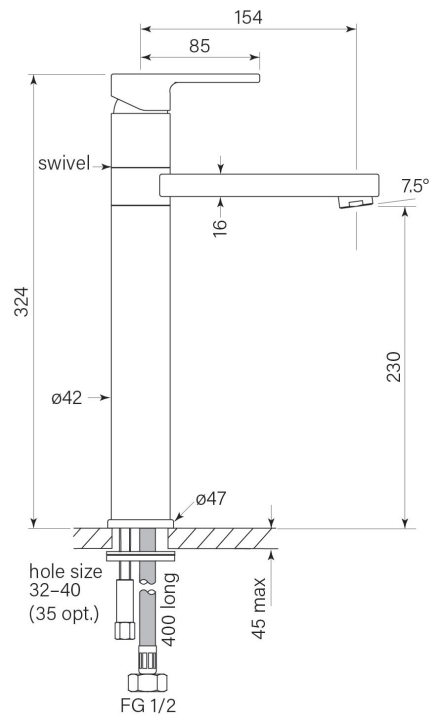

PRODUCT SPECIFICATION

35128

ZEOS BASIN MIXER SWIVEL, TALL 230H

FEATURES

- Solid brass handle
- WELS 5* 6 lpm
- Swivel spout reach 154mm
- 2 stage flow step cartridge
- Spout height 230 mm
- Tap hole 32 – 40 mm
- WELS registration number T41030
- To upgrade to the No Pin Handle, order either 34382 smooth, or 34383 knurled handle along with this mixer and we will supply assembled