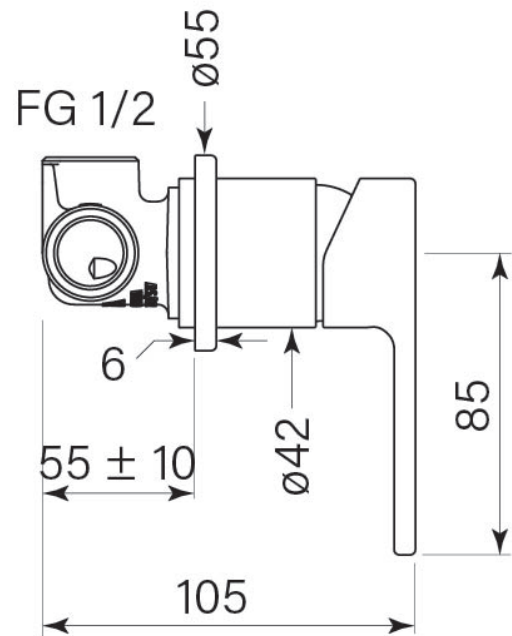

PRODUCT SPECIFICATION

**35129**  
ZEOS WALL MIXER 55 RND

FEATURES

- Solid brass handle
- 55 mm round backplate
- Free flow
- 2 stage flow step cartridge
- Includes Logikit™ body
- Suits shower, bath or basin application