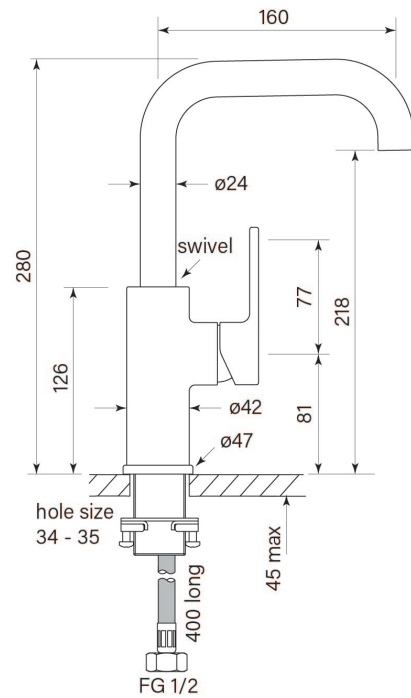

PRODUCT SPECIFICATION

35131

ZEOS SINK MIXER SQUARE 160

FEATURES

- Solid brass handle
- WELS 4* 7.5 lpm
- Swivel spout reach 160 mm
- 2 stage flow step cartridge
- Sink hole size 34-35 mm
- Recessed aerator
- WELS registration number T41013
- To upgrade to the No Pin Handle, order either 34380 smooth, or 34381 knurled handle along with this mixer and we will supply assembled