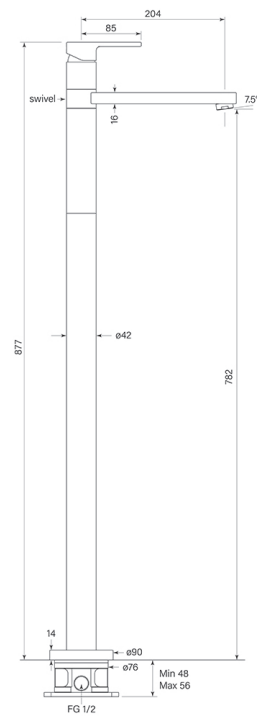

# 35134 ZEOS FLOOR BATH MIXER

FEATURES

- Solid brass handle
- Free flow
- Recessed flow straightener
- Swivel spout reach 204 mm
- 2 stage flow step cartridge
- Includes Logikit™ body
- To upgrade to the No Pin Handle, order either 34382 smooth, or 34383 knurled handle along with this mixer and we will supply assembled