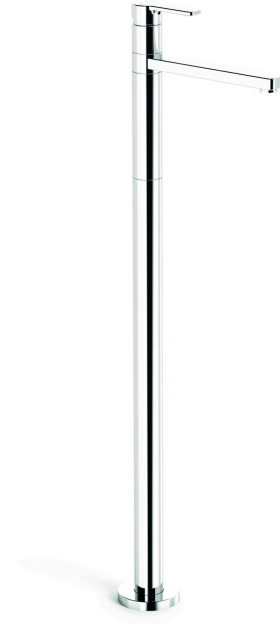

# 35134 ZEOS FLOOR BATH MIXER

FEATURES

- Solid brass handle
- Free flow
- Recessed flow straightener
- Swivel spout reach 204 mm
- 2 stage flow step cartridge
- Includes Logikit™ body
- To upgrade to the No Pin Handle, order either 34382 smooth, or 34383 knurled handle along with this mixer and we will supply assembled