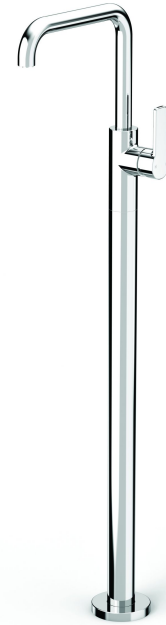

PRODUCT SPECIFICATION

35135

ZEOS FLOOR BATH MIXER, SQUARE

FEATURES

- Solid brass handle
- Free flow
- Recessed flow straightener
- Swivel spout reach 204 mm
- 2 stage flow step cartridge
- Includes Logikit™ body
- To upgrade to the No Pin Handle, order either 34380 smooth, or 34381 knurled handle along with this mixer and we will supply assembled