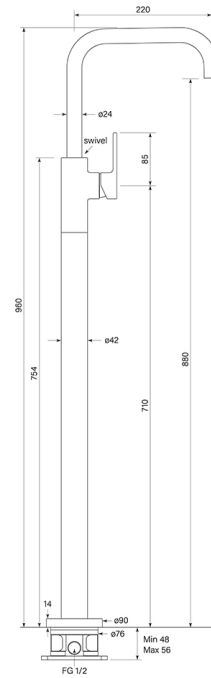

PRODUCT SPECIFICATION

35135

ZEOS FLOOR BATH MIXER, SQUARE

FEATURES

- Solid brass handle
- Free flow
- Recessed flow straightener
- Swivel spout reach 204 mm
- 2 stage flow step cartridge
- Includes Logikit™ body
- To upgrade to the No Pin Handle, order either 34380 smooth, or 34381 knurled handle along with this mixer and we will supply assembled