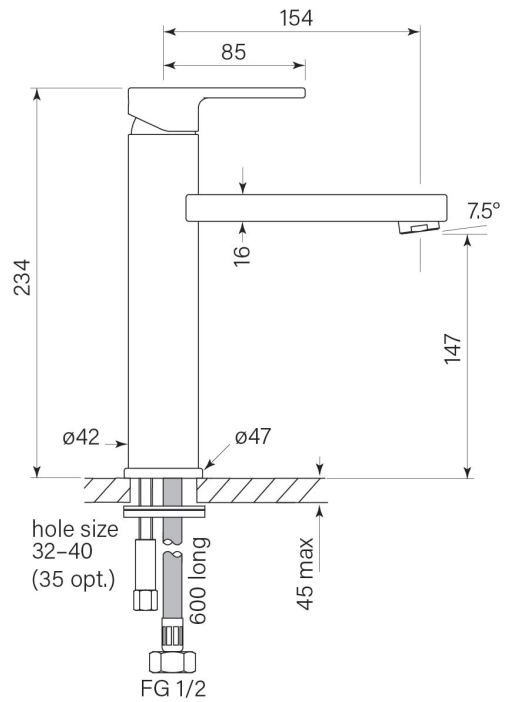

PRODUCT SPECIFICATION

35137

ZEOS BASIN MIXER, MID 147H

FEATURES

- Solid brass handle
- WELS 5* 6 lpm
- Reach 154 mm
- 2 stage flow step cartridge
- Spout height 147 mm
- Tap hole 32 – 40 mm
- WELS registration number T41019
- To upgrade to the No Pin Handle, order either 34382 smooth, or 34383 knurled handle along with this mixer and we will supply assembled