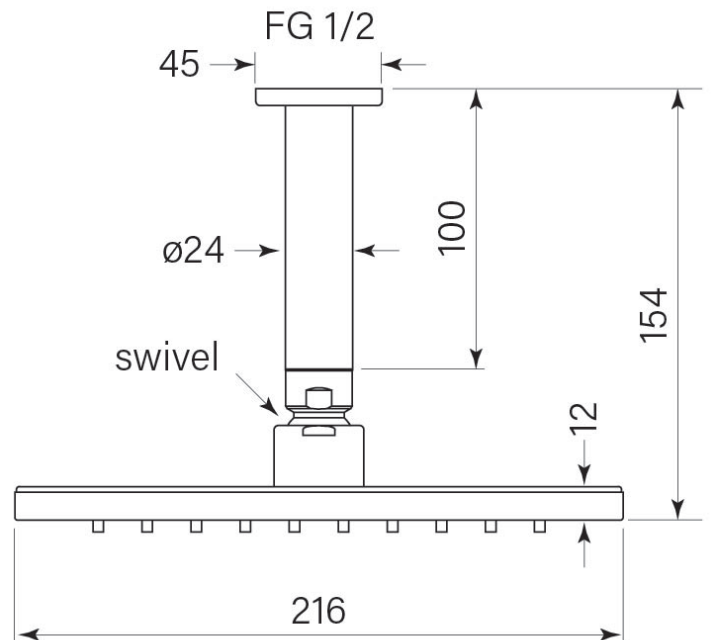

PRODUCT SPECIFICATION

35138

ZEOS CEILING SHOWER 100 DROP

FEATURES

- WELS 3* 9 lpm
- 217 mm square shower head
- Swivel ball joint
- 100 mm dropper
- Extra dropper extensions available
- WELS registration number S17015