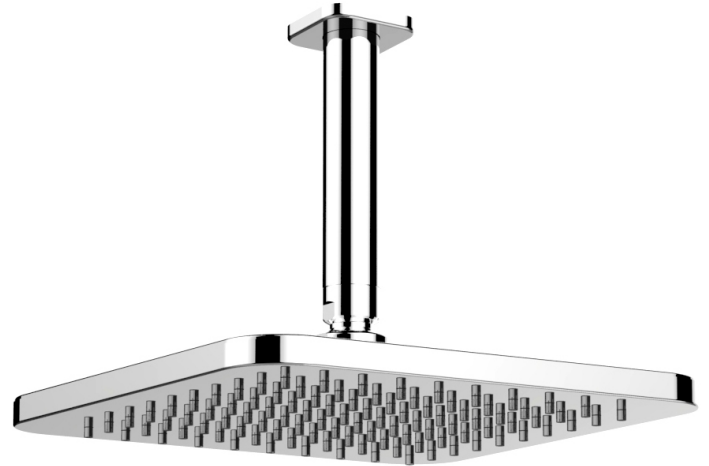

PRODUCT SPECIFICATION

35138

ZEOS CEILING SHOWER 100 DROP

FEATURES

- WELS 3* 9 lpm
- 217 mm square shower head
- Swivel ball joint
- 100 mm dropper
- Extra dropper extensions available
- WELS registration number S17015