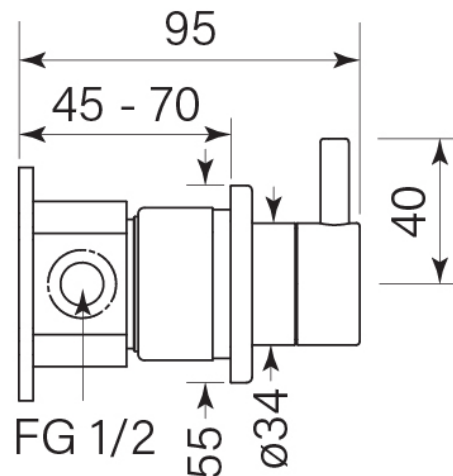

PRODUCT SPECIFICATION

35140
ZEOS DIVERTER SWITCH

FEATURES

- Stand alone diverter switch for bath or shower
- Works with standard wall mixer
- Quarter turn ceramic valve
- Simple, light operation
- Cover plate size 55mm square
- Supplied as RIK and FKit
- Includes Logikit™ body
- Suits wall noggin depth 45 - 70