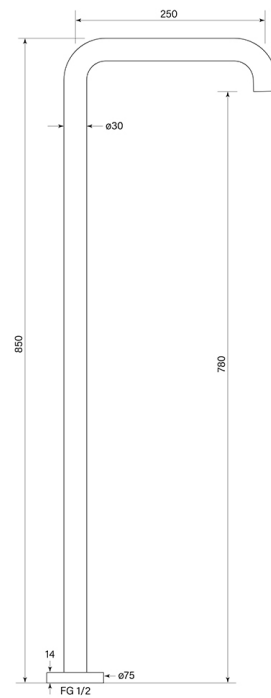

PRODUCT SPECIFICATION

35149
ZEOS FLOOR BATH SPOUT

FEATURES

- Spout reach 250 mm
- 30 mm brass tube
- Easy installation with stainless foot plate
- Female 1/2" inlet
- 75 mm round cover plate
- Free flow

BATHROOM COLLECTIVE