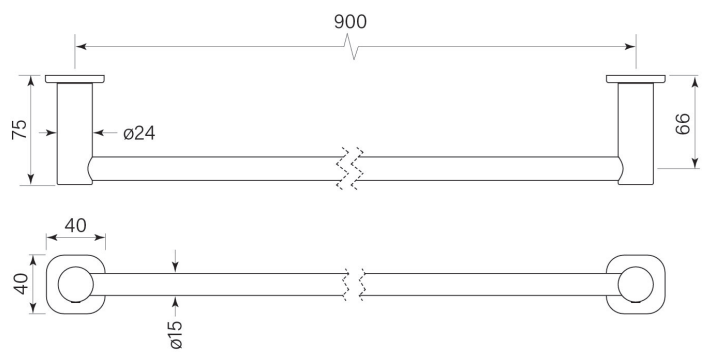

PRODUCT SPECIFICATION

35150
ZEOS TOWEL RAIL SINGLE 900

FEATURES

- 900 mm centres
- Robust solid brass mount
- Can be cut to shorter length

BATHROOM COLLECTIVE

Phone Number: (02) 9011-5711