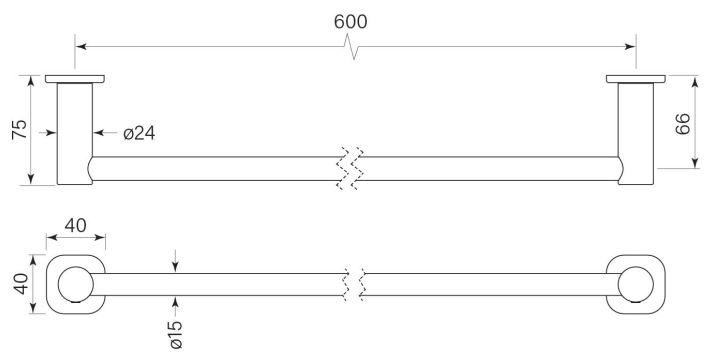

PRODUCT SPECIFICATION

35151

ZEOS TOWEL RAIL SINGLE 600

FEATURES

- 600 mm centres
- Robust solid brass mount
- Can be cut to shorter length

**BATHROOM COLLECTIVE**

Phone Number: (02) 9011-5711