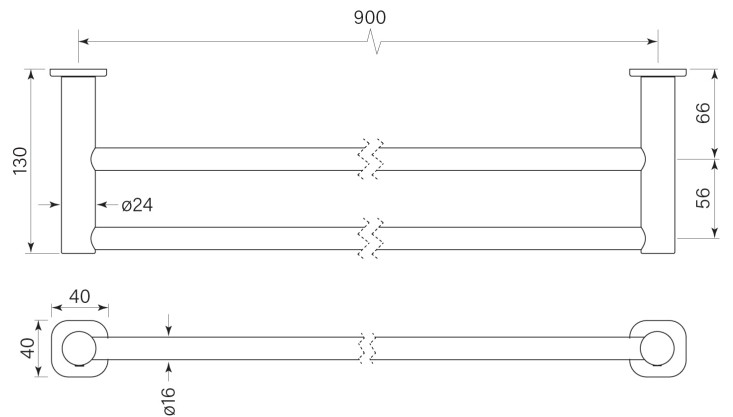

PRODUCT SPECIFICATION

35152

ZEOS TOWEL RAIL DOUBLE 900

FEATURES

- 900 mm centres
- Robust solid brass mount
- Can be cut to shorter length

BATHROOM COLLECTIVE

Phone Number: (02) 9011-5711