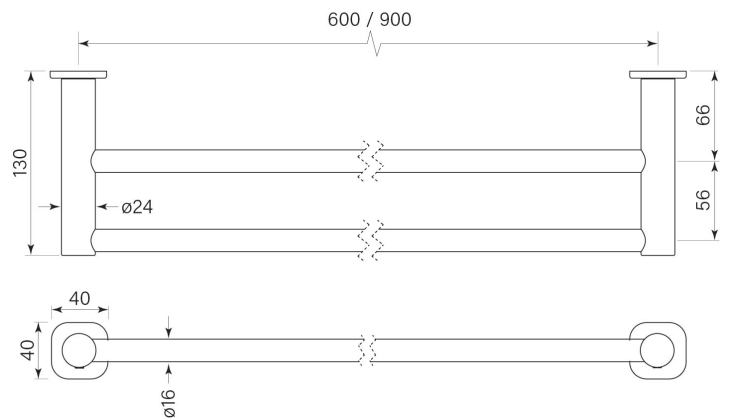

PRODUCT SPECIFICATION

35153

ZEOS TOWEL RAIL DOUBLE 600

FEATURES

- 600 mm centres
- Robust solid brass mount
- Can be cut to shorter length

**BATHROOM COLLECTIVE**

Phone Number: (02) 9011-5711