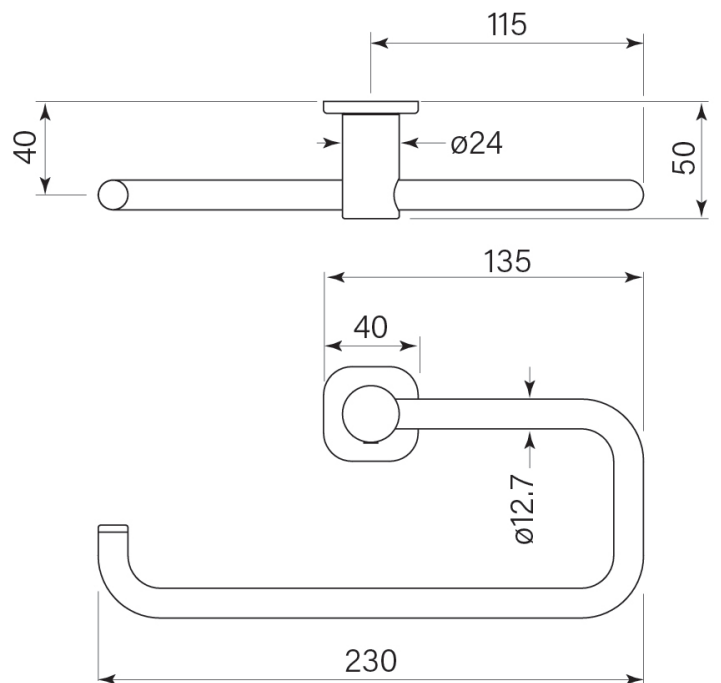

PRODUCT SPECIFICATION

**35155**  
ZEOS GUEST TOWEL HOLDER

FEATURES

- Robust solid brass mount
- 200 mm wide stirrup
- Swivel stirrup

**BATHROOM COLLECTIVE**

Phone Number: (02) 9011-5711