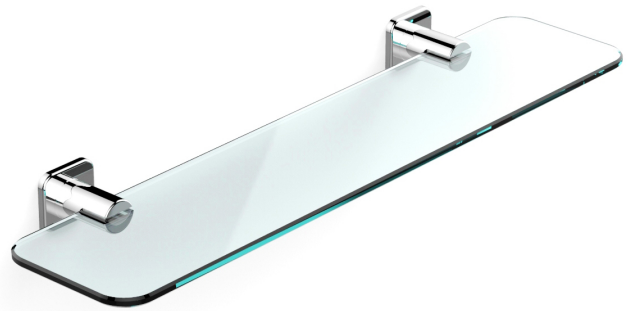

PRODUCT SPECIFICATION

35157
ZEOS GLASS SHELF

FEATURES

- Robust solid brass mount
- Polished edges
- 6 mm tempered glass
- 450 x 100 mm shelf size

BATHROOM COLLECTIVE

Phone Number: (02) 9011-5711