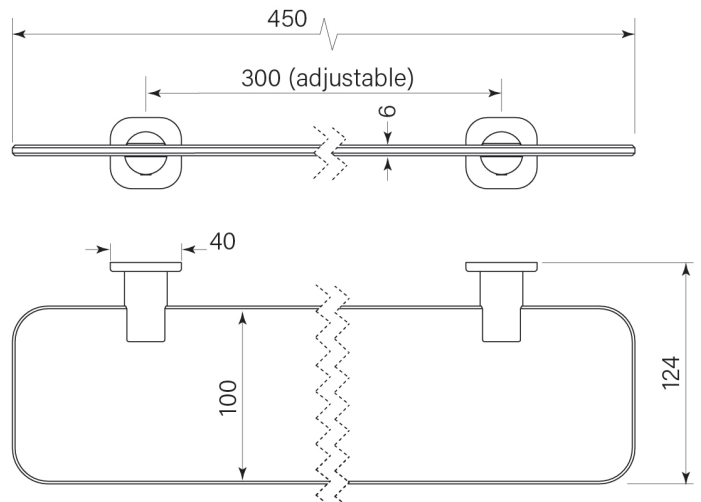

PRODUCT SPECIFICATION

35157
ZEOS GLASS SHELF

FEATURES

- Robust solid brass mount
- Polished edges
- 6 mm tempered glass
- 450 x 100 mm shelf size

BATHROOM COLLECTIVE

Phone Number: (02) 9011-5711