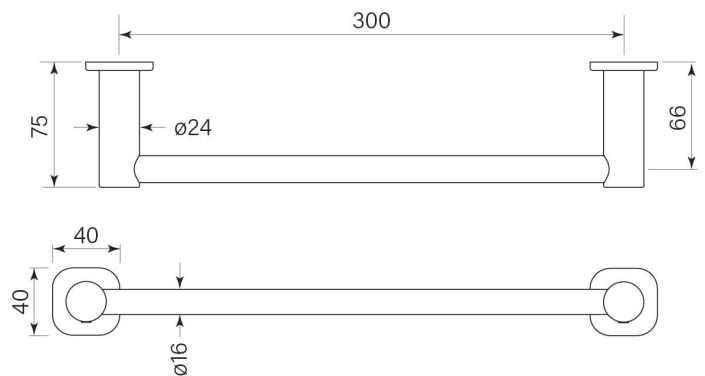

PRODUCT SPECIFICATION

35160

ZEOS HAND TOWEL RAIL SINGLE 300

FEATURES

- 300 mm centres
- Robust solid brass mount
- Can be cut to shorter length

**BATHROOM COLLECTIVE**

Phone Number: (02) 9011-5711