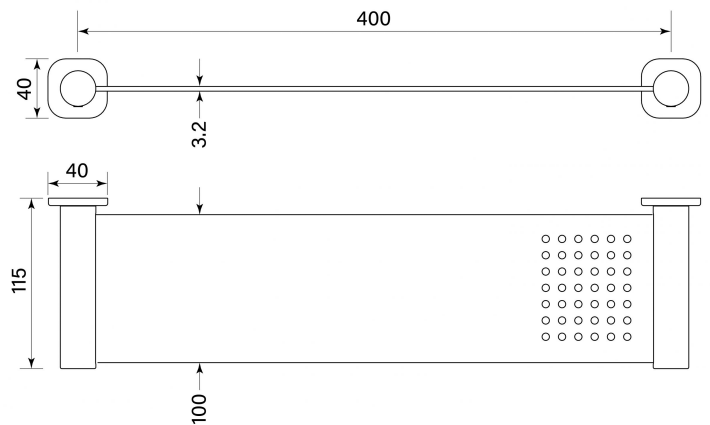

PRODUCT SPECIFICATION

35165

ZEOS SHOWER SHELF, METAL 400

FEATURES

- Robust solid brass mount
- Solid brass or stainless shelf
- Stylish round drain holes

BATHROOM COLLECTIVE

Phone Number: (02) 9011-5711