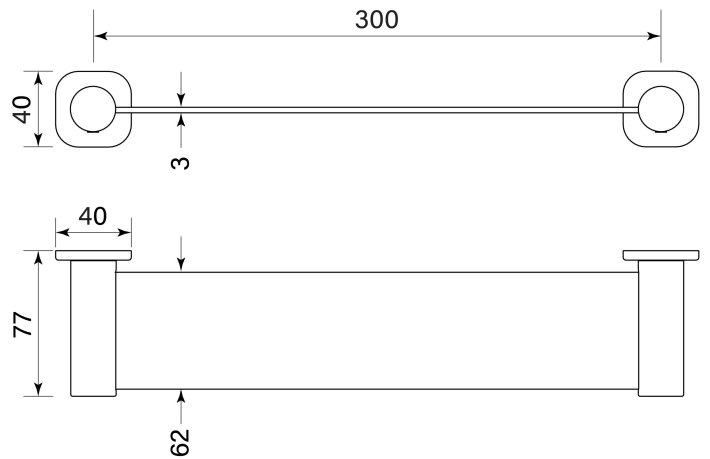

PRODUCT SPECIFICATION

35167

ZEOS SHOWER SHELF, METAL 300 NARROW

FEATURES

- Robust solid brass mount
- Solid brass or stainless shelf

BATHROOM COLLECTIVE

Phone Number: (02) 9011-5711