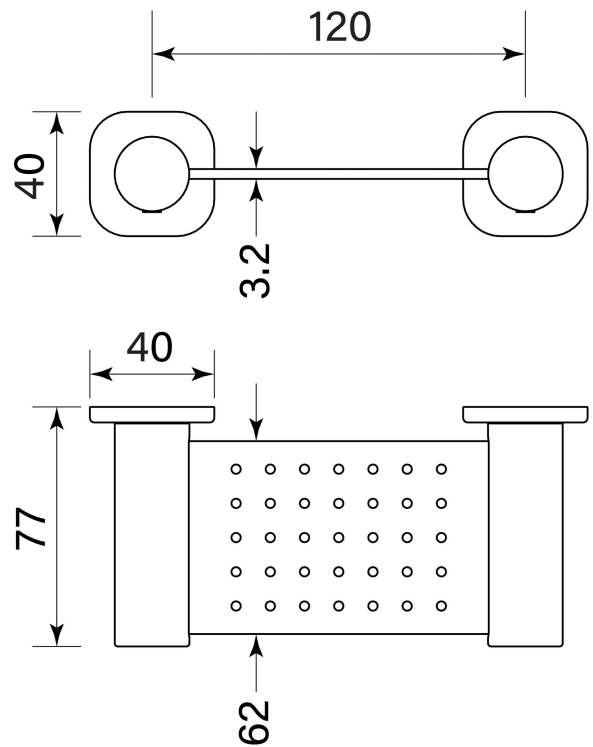

PRODUCT SPECIFICATION

**35168**  
ZEOS SOAP DISH, METAL

FEATURES

- Robust solid brass mount
- Solid brass or stainless shelf
- Stylish round drain holes

**BATHROOM COLLECTIVE**

Phone Number: (02) 9011-5711