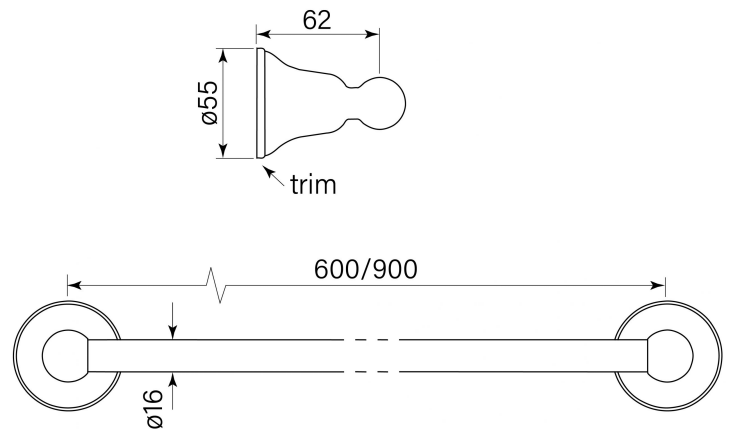

PRODUCT SPECIFICATION

40000

CASCADE TOWEL RAIL SINGLE 900

FEATURES

- Robust solid brass mount
- 900 mm centres
- Can be cut shorter

**BATHROOM COLLECTIVE**

Phone Number: (02) 9011-5711