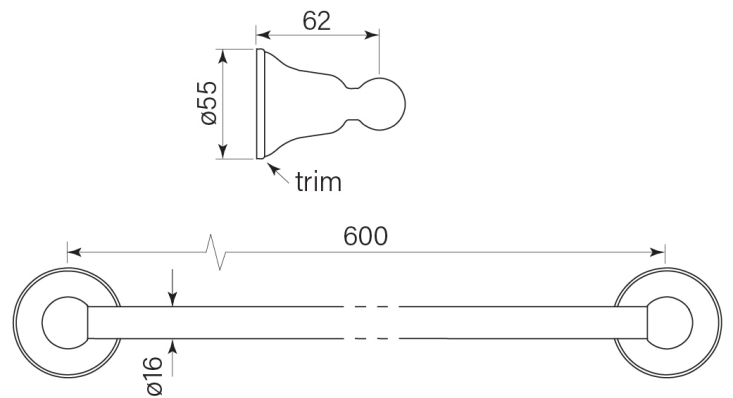

PRODUCT SPECIFICATION

40010

CASCADE TOWEL RAIL SINGLE 600

FEATURES

- Robust solid brass mount
- 600 mm centres
- Can be cut shorter

BATHROOM COLLECTIVE

Phone Number: (02) 9011-5711