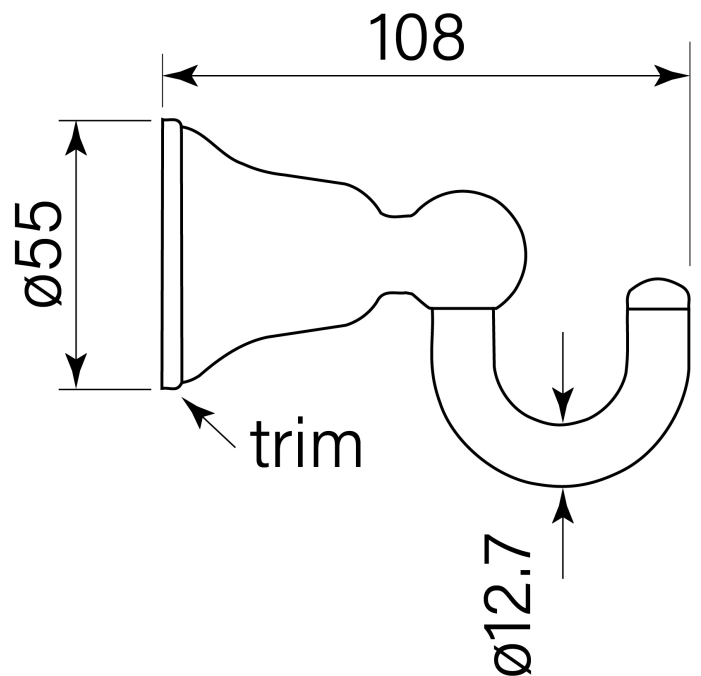

PRODUCT SPECIFICATION

40040  
CASCADE ROBE HOOK

FEATURES

- Robust solid brass mount
- 108 mm deep

**BATHROOM COLLECTIVE**

Phone Number: (02) 9011-5711