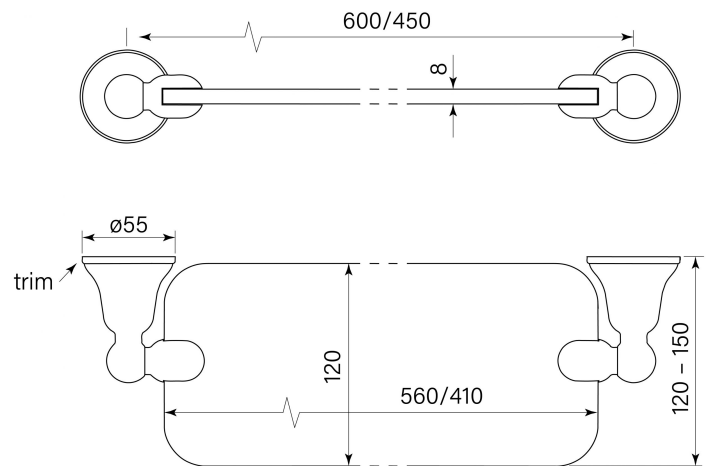

PRODUCT SPECIFICATION

40060

CASCADE GLASS SHELF 600

FEATURES

- Robust solid brass mount
- 600 mm centres
- 8 mm tempered polished glass

BATHROOM COLLECTIVE

Phone Number: (02) 9011-5711