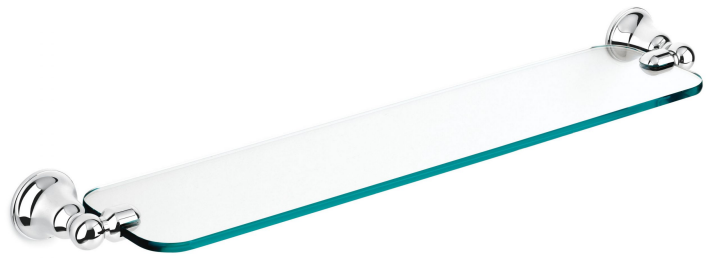

PRODUCT SPECIFICATION

40060

CASCADE GLASS SHELF 600

FEATURES

- Robust solid brass mount
- 600 mm centres
- 8 mm tempered polished glass

BATHROOM COLLECTIVE

Phone Number: (02) 9011-5711