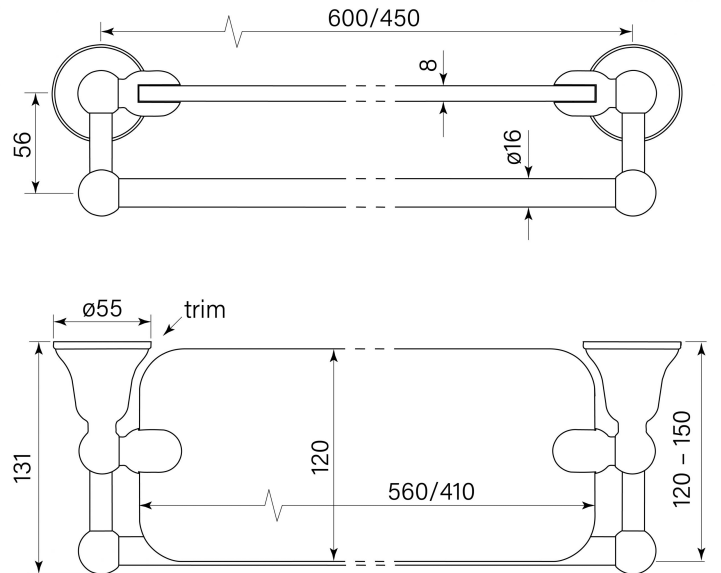

PRODUCT SPECIFICATION

40140

CASCADE GLASS SHELF AND RAIL, 600

FEATURES

- Robust solid brass mount
- 600 mm centres
- 8 mm tempered polished glass

BATHROOM COLLECTIVE

Phone Number: (02) 9011-5711