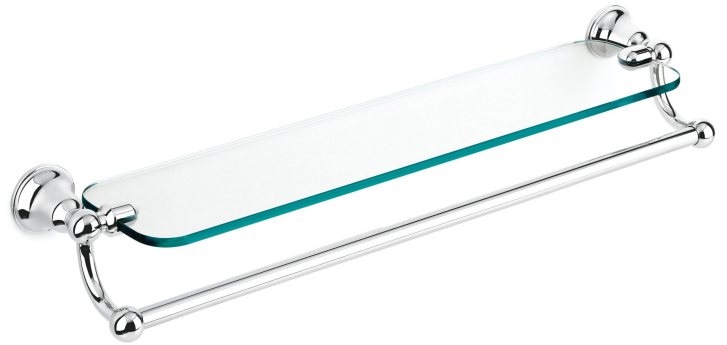

PRODUCT SPECIFICATION

40140

CASCADE GLASS SHELF AND RAIL, 600

FEATURES

- Robust solid brass mount
- 600 mm centres
- 8 mm tempered polished glass

BATHROOM COLLECTIVE

Phone Number: (02) 9011-5711