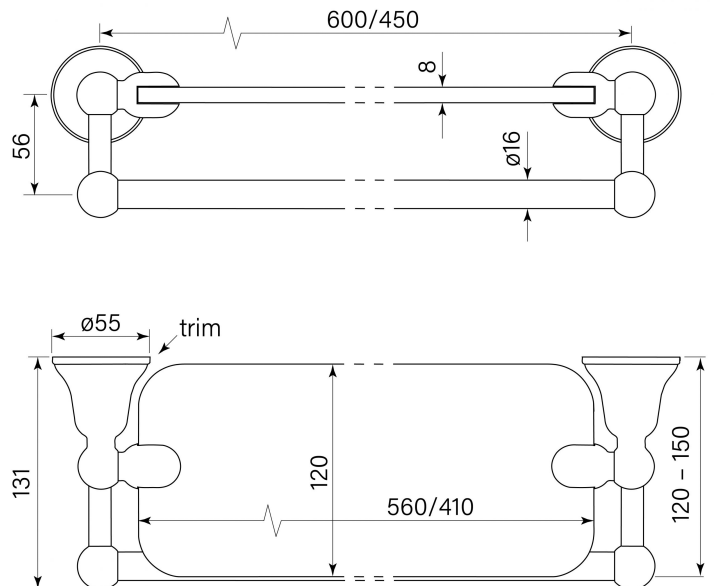

PRODUCT SPECIFICATION

40150

CASCADE GLASS SHELF AND RAIL, 450

FEATURES

- Robust solid brass mount
- 450 mm centres
- 8 mm tempered polished glass

BATHROOM COLLECTIVE

Phone Number: (02) 9011-5711