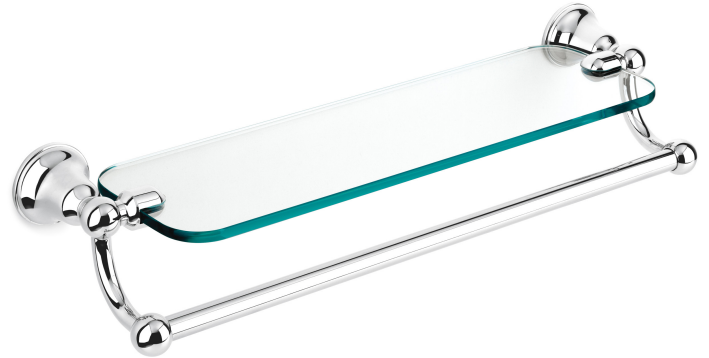

PRODUCT SPECIFICATION

40150

CASCADE GLASS SHELF AND RAIL, 450

FEATURES

- Robust solid brass mount
- 450 mm centres
- 8 mm tempered polished glass

BATHROOM COLLECTIVE

Phone Number: (02) 9011-5711