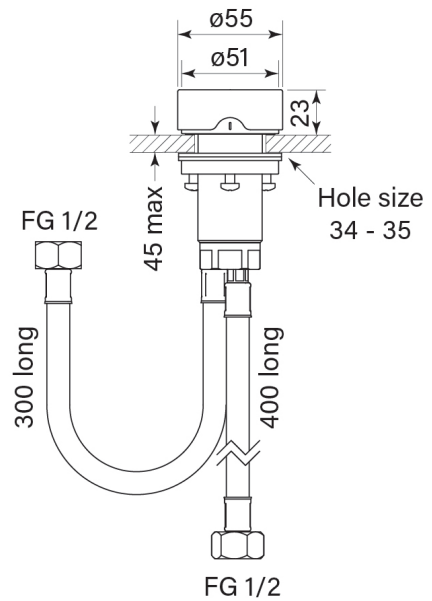

PRODUCT SPECIFICATION

30900

ZERO PROGRESIV SMOOTH HOB MIXER

FEATURES

- Half turn Progresiv ceramic valve
- Smooth Handle
- Mount through 35 mm tap holes
- Match with Pegasi showers & accessories

BATHROOM COLLECTIVE