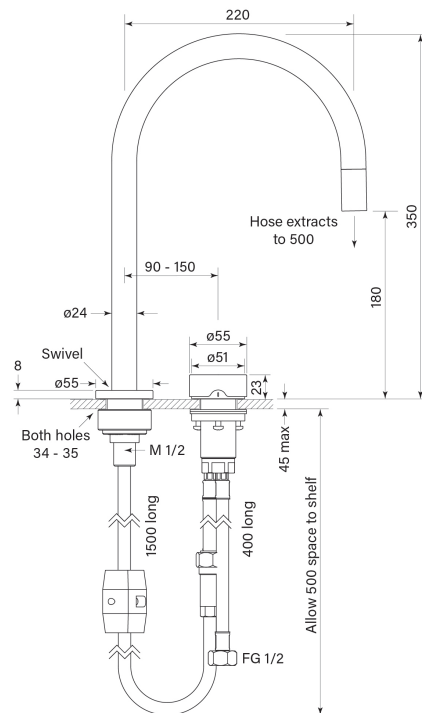

PRODUCT SPECIFICATION

30905

ZERO PROGRESIV SMOOTH SINK MIXER W. PULL OUT,
CURVE

FEATURES

- Half turn Progresiv ceramic valve
- Smooth Handle
- Mount through 35 mm tap holes
- Match with Pegasi showers & accessories
- Swivel spout reach 220 mm
- Pull out nozzle 500mm
- S-flex stainless coil hose
- Strommglide PTFE runway
- WELS 4* 7.5 lpm
- WELS registration number T36223 / T36223 (V)