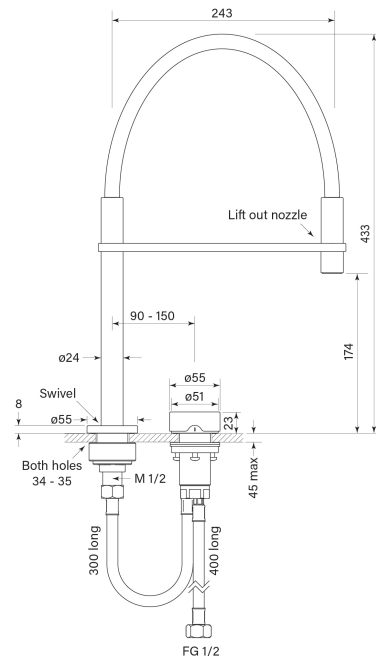

PRODUCT SPECIFICATION

30907

ZERO PROGRESIV SMOOTH SINK MIXER PULL DOWN

FEATURES

- Half turn Progresiv ceramic valve
- Smooth Handle
- Mount through 35 mm tap holes
- Match with Pegasi showers & accessories
- Swivel spout reach 240 mm
- Chef Style with lift out spout
- Non scratch polymer nozzle
- Tough flexible rubber hose
- WELS 4* 7.5 lpm
- WELS registration number T36225 / T36225 (V)