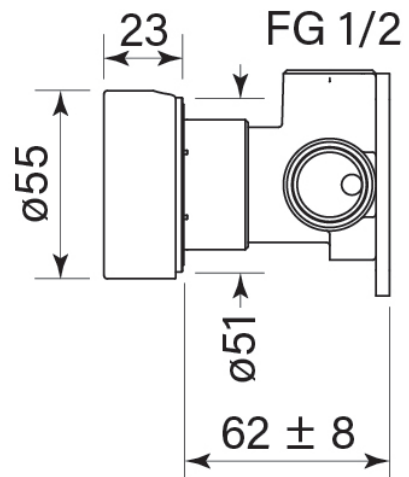

PRODUCT SPECIFICATION

30908

ZERO PROGRESIV SMOOTH WALL MIXER

FEATURES

- Half turn Progresiv ceramic valve
- Smooth Handle
- Noggin depth 54 – 70 mm
- Match with Pegasi accessories

BATHROOM COLLECTIVE

Phone Number: (02) 9011-5711