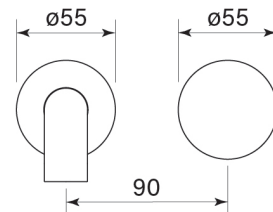

PRODUCT SPECIFICATION

30909

ZERO PROGRESIV SMOOTH WALL BATH MIXER SET, 150

FEATURES

- Half turn Progresiv ceramic valve
- Smooth Handle
- Noggin depth 54 – 70 mm
- Match with Pegasi showers & accessories
- Free flow spout
- Spout reach 150 mm