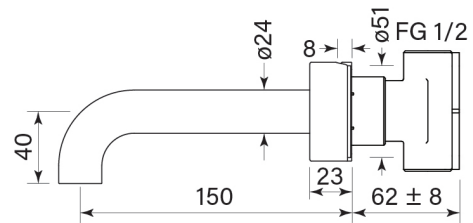

PRODUCT SPECIFICATION

30909

ZERO PROGRESIV SMOOTH WALL BATH MIXER SET, 150

FEATURES

- Half turn Progresiv ceramic valve
- Smooth Handle
- Noggin depth 54 – 70 mm
- Match with Pegasi showers & accessories
- Free flow spout
- Spout reach 150 mm