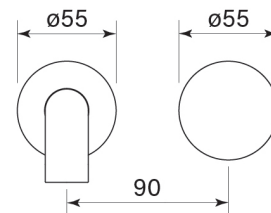

PRODUCT SPECIFICATION

30910

ZERO PROGRESIV SMOOTH WALL BATH MIXER SET, 200

FEATURES

- Half turn Progresiv ceramic valve
- Smooth Handle
- Noggin depth 54 – 70 mm
- Match with Pegasi showers & accessories
- Free flow spout
- Spout reach 200 mm