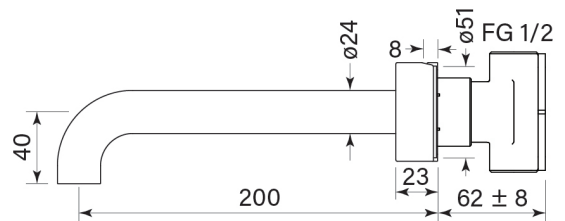

PRODUCT SPECIFICATION

30910

ZERO PROGRESIV SMOOTH WALL BATH MIXER SET, 200

FEATURES

- Half turn Progresiv ceramic valve
- Smooth Handle
- Noggin depth 54 – 70 mm
- Match with Pegasi showers & accessories
- Free flow spout
- Spout reach 200 mm