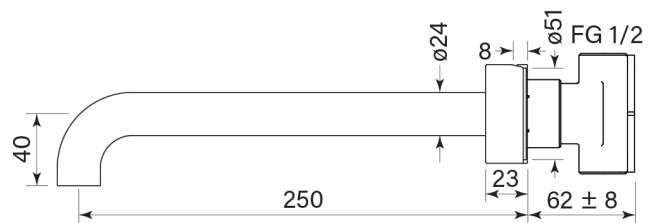

PRODUCT SPECIFICATION

30911

ZERO PROGRESIV SMOOTH WALL BATH MIXER SET, 250

FEATURES

- Half turn Progresiv ceramic valve
- Smooth Handle
- Noggin depth 54 – 70 mm
- Match with Pegasi showers & accessories
- Free flow spout
- Spout reach 250 mm