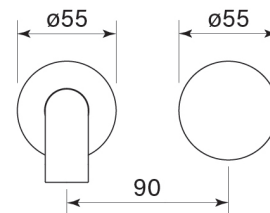

PRODUCT SPECIFICATION

30911

ZERO PROGRESIV SMOOTH WALL BATH MIXER SET, 250

FEATURES

- Half turn Progresiv ceramic valve
- Smooth Handle
- Noggin depth 54 – 70 mm
- Match with Pegasi showers & accessories
- Free flow spout
- Spout reach 250 mm