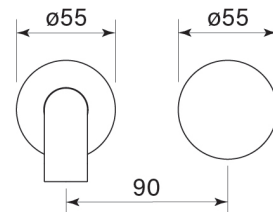

PRODUCT SPECIFICATION

30912

ZERO PROGRESIV SMOOTH WALL BASIN MIXER SET, 150

FEATURES

- Half turn Progresiv ceramic valve
- Smooth Handle
- Noggin depth 54 – 70 mm
- Match with Pegasi showers & accessories
- WELS 5\* 6 lpm
- Spout reach 150 mm
- WELS registration number T36218 / T36218 (V)