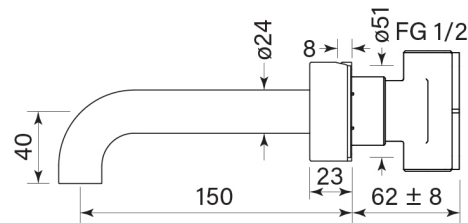

PRODUCT SPECIFICATION

30912

ZERO PROGRESIV SMOOTH WALL BASIN MIXER SET, 150

FEATURES

- Half turn Progresiv ceramic valve
- Smooth Handle
- Noggin depth 54 – 70 mm
- Match with Pegasi showers & accessories
- WELS 5\* 6 lpm
- Spout reach 150 mm
- WELS registration number T36218 / T36218 (V)