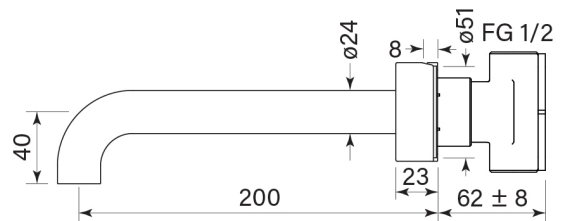

PRODUCT SPECIFICATION

30913

ZERO PROGRESIV SMOOTH WALL BASIN MIXER SET, 200

FEATURES

- Half turn Progresiv ceramic valve
- Smooth Handle
- Noggin depth 54 – 70 mm
- Match with Pegasi showers & accessories
- WELS 5\* 6 lpm
- Spout reach 200 mm
- WELS registration number T36219 / T36219 (V)