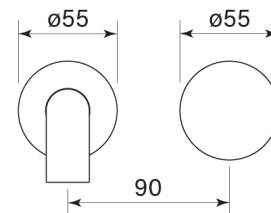

PRODUCT SPECIFICATION

30913

ZERO PROGRESIV SMOOTH WALL BASIN MIXER SET, 200

FEATURES

- Half turn Progresiv ceramic valve
- Smooth Handle
- Noggin depth 54 – 70 mm
- Match with Pegasi showers & accessories
- WELS 5\* 6 lpm
- Spout reach 200 mm
- WELS registration number T36219 / T36219 (V)