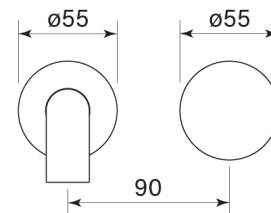

PRODUCT SPECIFICATION

30914

ZERO PROGRESIV SMOOTH WALL BASIN MIXER SET, 250

FEATURES

- Half turn Progresiv ceramic valve
- Smooth Handle
- Noggin depth 54 – 70 mm
- Match with Pegasi showers & accessories
- WELS 5* 6 lpm
- Spout reach 250 mm
- WELS registration number T36220 / T36220 (V)