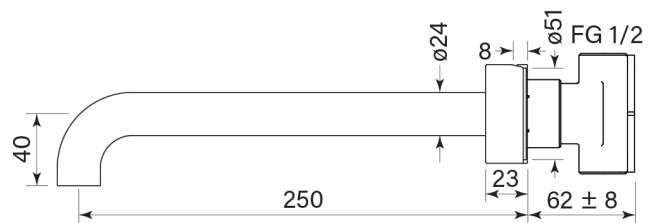

PRODUCT SPECIFICATION

30914

ZERO PROGRESIV SMOOTH WALL BASIN MIXER SET, 250

FEATURES

- Half turn Progresiv ceramic valve
- Smooth Handle
- Noggin depth 54 – 70 mm
- Match with Pegasi showers & accessories
- WELS 5* 6 lpm
- Spout reach 250 mm
- WELS registration number T36220 / T36220 (V)