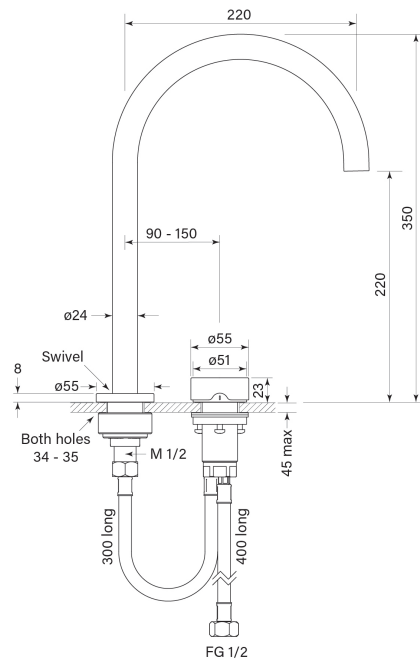

PRODUCT SPECIFICATION

30915

ZERO PROGRESIV SMOOTH HOB BATH MIXER CURVE

FEATURES

- Half turn Progresiv ceramic valve
- Smooth Handle
- Mount through 35 mm tap holes
- Match with Pegasi showers & accessories
- Free flow spout
- Swivel spout reach 220 mm