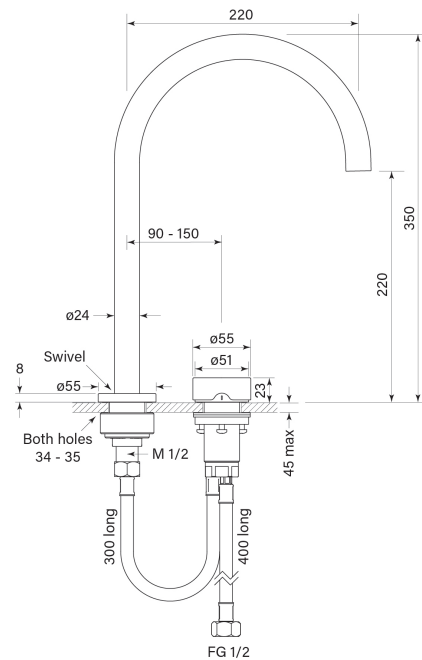

PRODUCT SPECIFICATION

30917

ZERO PROGRESIV SMOOTH HOB BASIN MIXER TALL CURVE

FEATURES

- Half turn Progresiv ceramic valve
- Smooth Handle
- Mount through 35 mm tap holes
- Match with Pegasi showers & accessories
- WELS 5\* 6 lpm
- Swivel spout reach 220 mm
- WELS registration number T41014