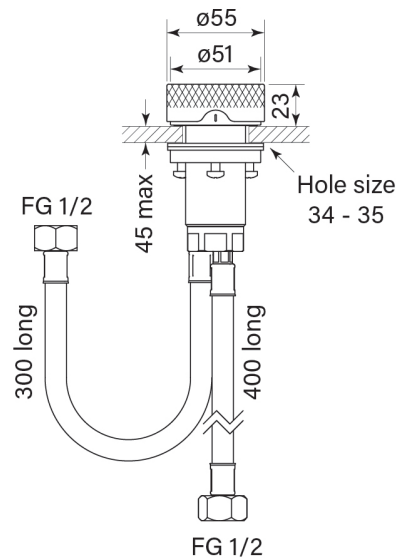

PRODUCT SPECIFICATION

30940

ZERO PROGRESIV KNURL HOB MIXER

FEATURES

- Half turn Progresiv ceramic valve
- Fine Knurled Handle
- Mount through 35 mm tap holes
- Match with Pegasi showers & accessories

BATHROOM COLLECTIVE