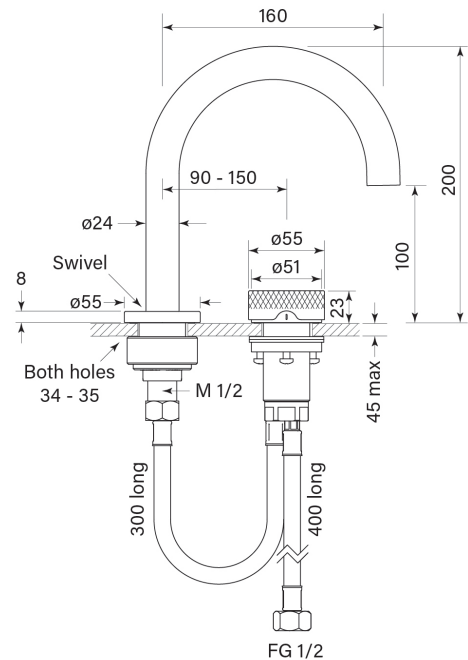

PRODUCT SPECIFICATION

30941

ZERO PROGRESIV KNURL BASIN MIXER CURVE

FEATURES

- Half turn Progresiv ceramic valve
- Fine Knurled Handle
- Mount through 35 mm tap holes
- Match with Pegasi showers & accessories
- Swivel spout reach 160 mm
- WELS 5* 6 lpm
- WELS registration number T36221