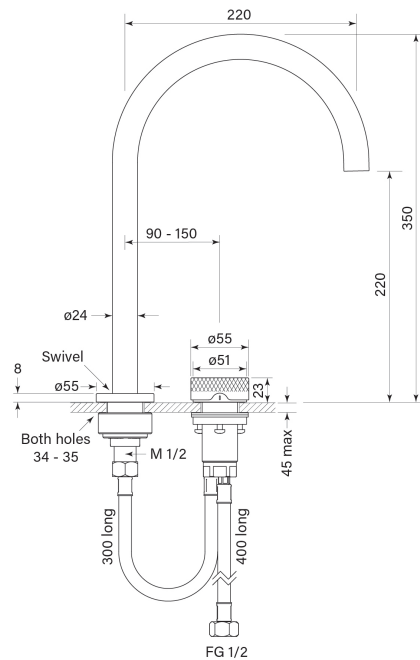

PRODUCT SPECIFICATION

30943

ZERO PROGRESIV KNURL SINK MIXER CURVE

FEATURES

- Half turn Progresiv ceramic valve
- Fine Knurled Handle
- Mount through 35 mm tap holes
- Match with Pegasi showers & accessories
- Swivel spout reach 220 mm
- WELS 4* 7.5 lpm
- WELS registration number T41022