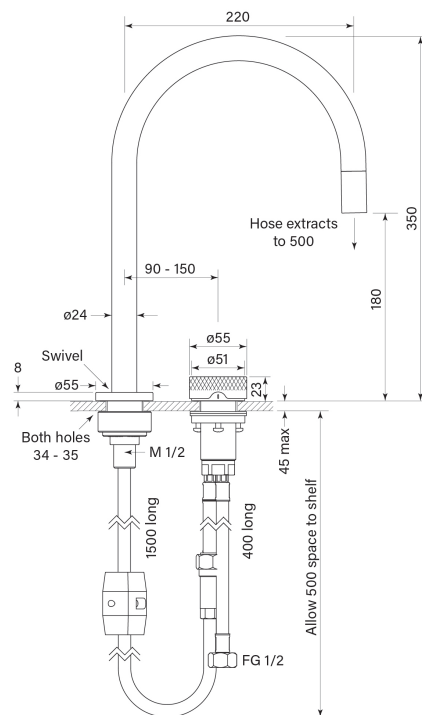

PRODUCT SPECIFICATION

30945

ZERO PROGRESIV KNURL SINK MIXER W. PULL OUT, CURVE

FEATURES

- Half turn Progresiv ceramic valve
- Fine Knurled Handle
- Mount through 35 mm tap holes
- Match with Pegasi showers & accessories
- Swivel spout reach 220 mm
- Pull out nozzle 500mm
- S-flex stainless coil hose
- Strommglide PTFE runway
- WELS 4\* 7.5 lpm
- WELS registration number T36223