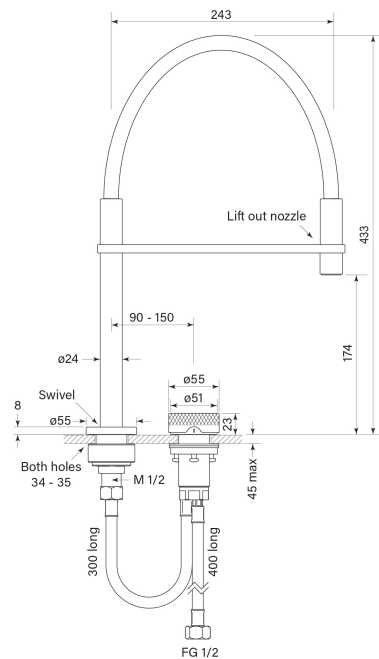

PRODUCT SPECIFICATION

30947

ZERO PROGRESIV KNURL SINK MIXER PULL DOWN

FEATURES

- Half turn Progresiv ceramic valve
- Fine Knurled Handle
- Mount through 35 mm tap holes
- Match with Pegasi showers & accessories
- Swivel spout reach 240 mm
- Chef Style with lift out spout
- Non scratch polymer nozzle
- Tough flexible rubber hose
- WELS 4\* 7.5 lpm
- WELS registration number T36225