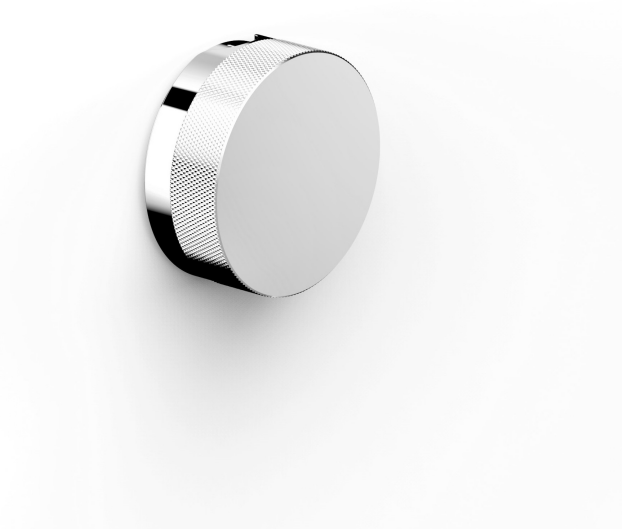

PRODUCT SPECIFICATION

30948

ZERO PROGRESIV KNURL WALL MIXER

FEATURES

- Half turn Progresiv ceramic valve
- Fine Knurled Handle
- Noggin depth 54 – 70 mm
- Match with Pegasi accessories

**BATHROOM COLLECTIVE**