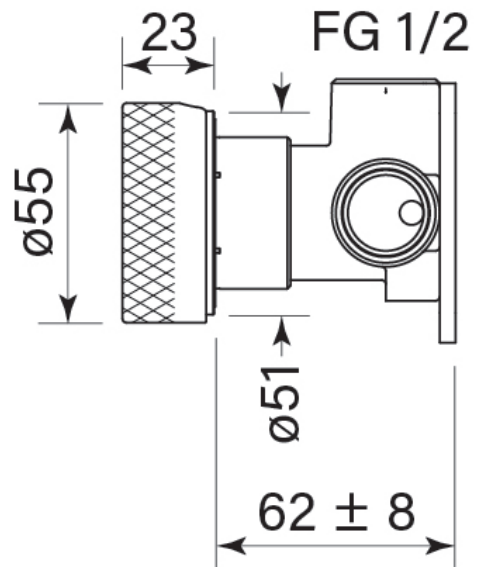

PRODUCT SPECIFICATION

30948

ZERO PROGRESIV KNURL WALL MIXER

FEATURES

- Half turn Progresiv ceramic valve
- Fine Knurled Handle
- Noggin depth 54 – 70 mm
- Match with Pegasi accessories

**BATHROOM COLLECTIVE**