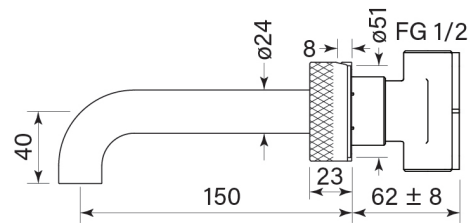

PRODUCT SPECIFICATION

30949

ZERO PROGRESIV KNURL WALL BATH MIXER SET, 150

FEATURES

- Half turn Progresiv ceramic valve
- Fine Knurled Handle
- Noggin depth 54 – 70 mm
- Match with Pegasi showers & accessories
- Free flow spout
- Spout reach 150 mm