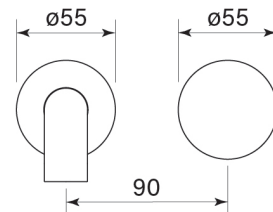

PRODUCT SPECIFICATION

30949

ZERO PROGRESIV KNURL WALL BATH MIXER SET, 150

FEATURES

- Half turn Progresiv ceramic valve
- Fine Knurled Handle
- Noggin depth 54 – 70 mm
- Match with Pegasi showers & accessories
- Free flow spout
- Spout reach 150 mm