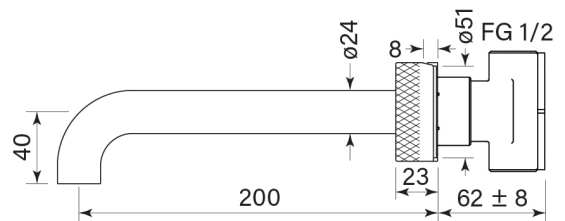

PRODUCT SPECIFICATION

30950

ZERO PROGRESIV KNURL WALL BATH MIXER SET, 200

FEATURES

- Half turn Progresiv ceramic valve
- Fine Knurled Handle
- Noggin depth 54 – 70 mm
- Match with Pegasi showers & accessories
- Free flow spout
- Spout reach 200 mm