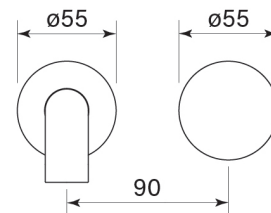

PRODUCT SPECIFICATION

30950

ZERO PROGRESIV KNURL WALL BATH MIXER SET, 200

FEATURES

- Half turn Progresiv ceramic valve
- Fine Knurled Handle
- Noggin depth 54 – 70 mm
- Match with Pegasi showers & accessories
- Free flow spout
- Spout reach 200 mm