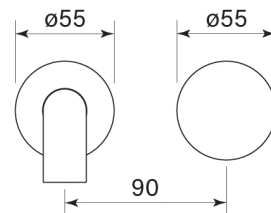

PRODUCT SPECIFICATION

30951

ZERO PROGRESIV KNURL WALL BATH MIXER SET, 250

FEATURES

- Half turn Progresiv ceramic valve
- Fine Knurled Handle
- Noggin depth 54 – 70 mm
- Match with Pegasi showers & accessories
- Free flow spout
- Spout reach 250 mm