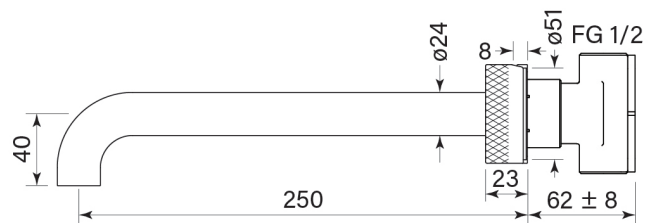

PRODUCT SPECIFICATION

30951

ZERO PROGRESIV KNURL WALL BATH MIXER SET, 250

FEATURES

- Half turn Progresiv ceramic valve
- Fine Knurled Handle
- Noggin depth 54 – 70 mm
- Match with Pegasi showers & accessories
- Free flow spout
- Spout reach 250 mm