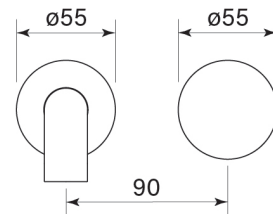

PRODUCT SPECIFICATION

30952

ZERO PROGRESIV KNURL WALL BASIN MIXER SET, 150

FEATURES

- Half turn Progresiv ceramic valve
- Fine Knurled Handle
- Noggin depth 54 – 70 mm
- Match with Pegasi showers & accessories
- WELS 5\* 6 lpm
- Spout reach 150 mm
- WELS registration number T36218