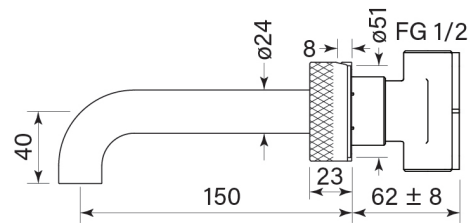

PRODUCT SPECIFICATION

30952

ZERO PROGRESIV KNURL WALL BASIN MIXER SET, 150

FEATURES

- Half turn Progresiv ceramic valve
- Fine Knurled Handle
- Noggin depth 54 – 70 mm
- Match with Pegasi showers & accessories
- WELS 5\* 6 lpm
- Spout reach 150 mm
- WELS registration number T36218